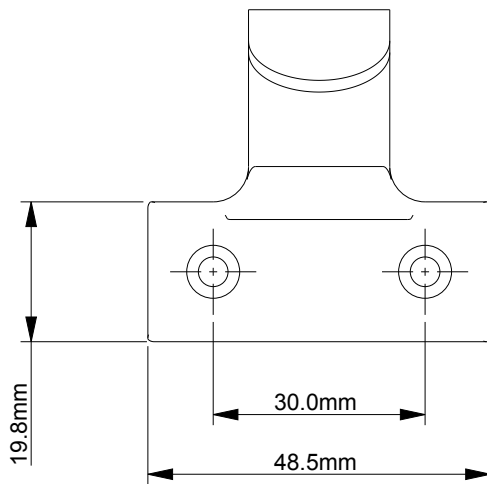

## Technical Data

Sash Lifts			
Code	Name	Finish	Dimensions (mm)
SLPVDZ	Sash Lift	Brass (PVD)	H19 x W49
SLABRZ	Sash Lift	Antique Brass	H19 x W49
SLCHZ	Sash Lift	Chrome	H19 x W49
SLSCZ	Sash Lift	Satin Chrome	H19 x W49
SLSNZ	Sash Lift	Satin Nickel	H19 x W49
SLWHZ	Sash Lift	White	H19 x W49